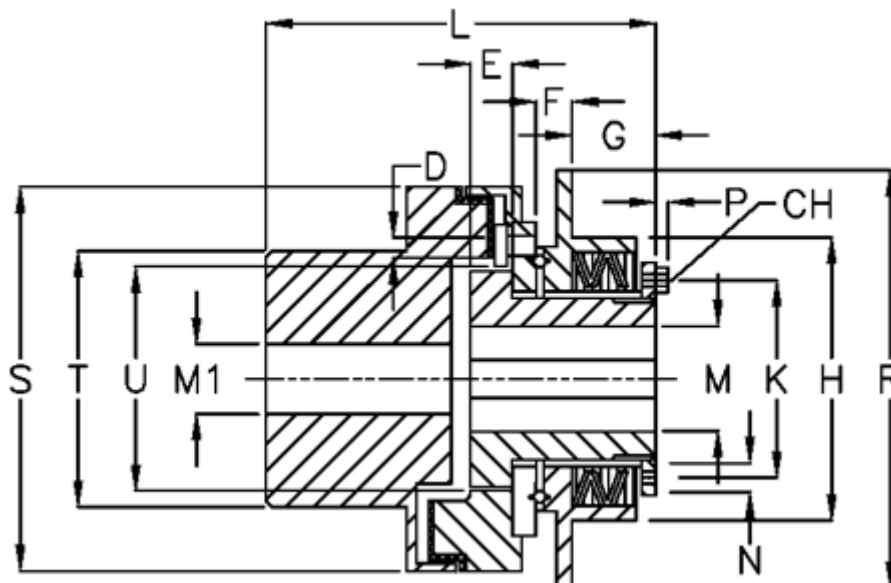

Article number: 46963531

Description: Synchron mini G 35 S

Measures

D	= 6xM6	L	= 132.0	U = 66
Disc spring mounting	= 5x1S	M1 max	= 50	
Disc spring version	= S - light	M max	= 35	
E	= 17.0	M min	= 14	
F	= 7.0	P	= 4.0	
G	= 29.0	R	= 120	
H	= 88	S	= 112	
K	= 70	T	= 79	